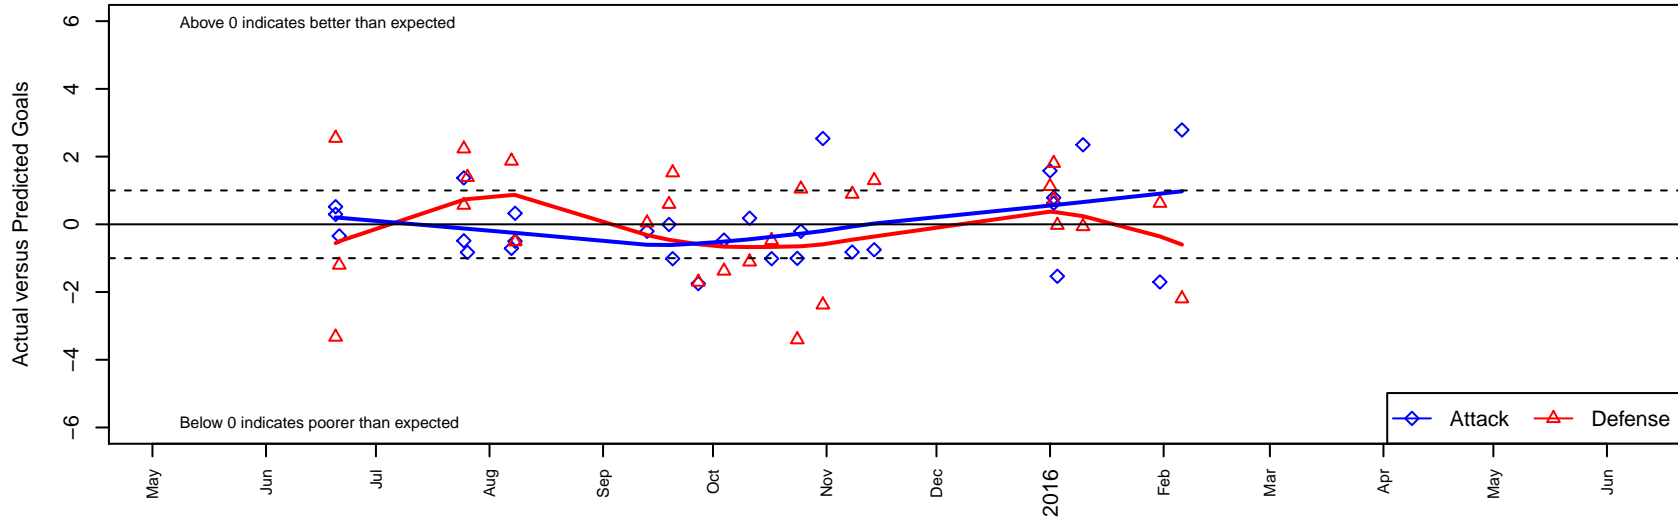

# ISC Gunners B B00

Issaquah SC  
 Issaquah, WA  
 B00 total strength=1256  
 attack=6.75 defense=3.5  
 fall league = PSPL Classic 1 U15

alt names used:  
 ISC GUNNERS FC ISC GUNNERS B00 B (WA)  
 ISC Gunners Premier B00B  
 ISC Gunners B00 B  
 ISC GUNNERS FCISC GUNNERS B00 B  
 ISC Gunners Premier B00B  
 ISC GUNNERS FC ISC GUNNERS B00 B (WA)

Venues played:  
 2015 Snohomish United Invt BU15  
 2015 Sounders FC Cup BU15  
 2015 Bend Premier Cup U15B GOLD U15  
 2015 PSPL Classic 1 U15  
 2015 PacNW Winter Classic Premier II U15  
 2015 WA Cup HS U15 Silver U15

**ISC Gunners B B00**  
 Dots are actual minus expected GF (blue circles) and GA (red triangles).  
 Blue line is smoothed change in attack strength. Red is smoothed change in defense strength.

**attack and defense variance (black dot)  
relative to other teams  
and top 10 in region**