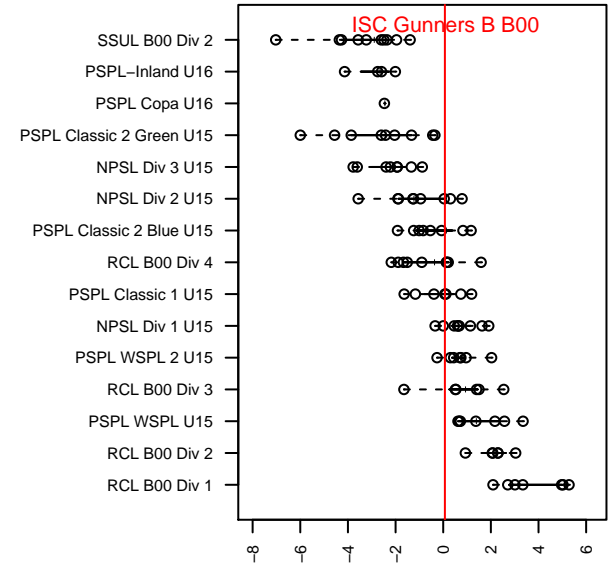

**attack and defense rating
relative to others at age
and all opponents in last 13 months**