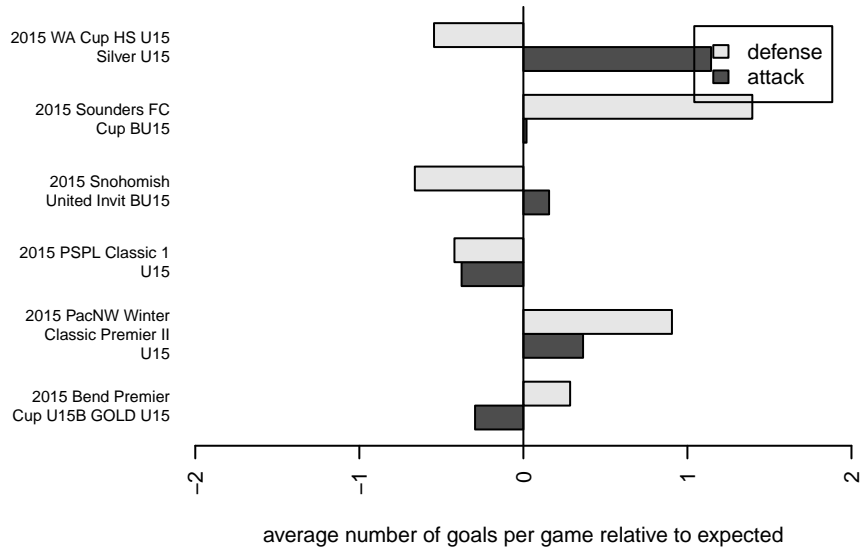

Performance relative to 13 month average